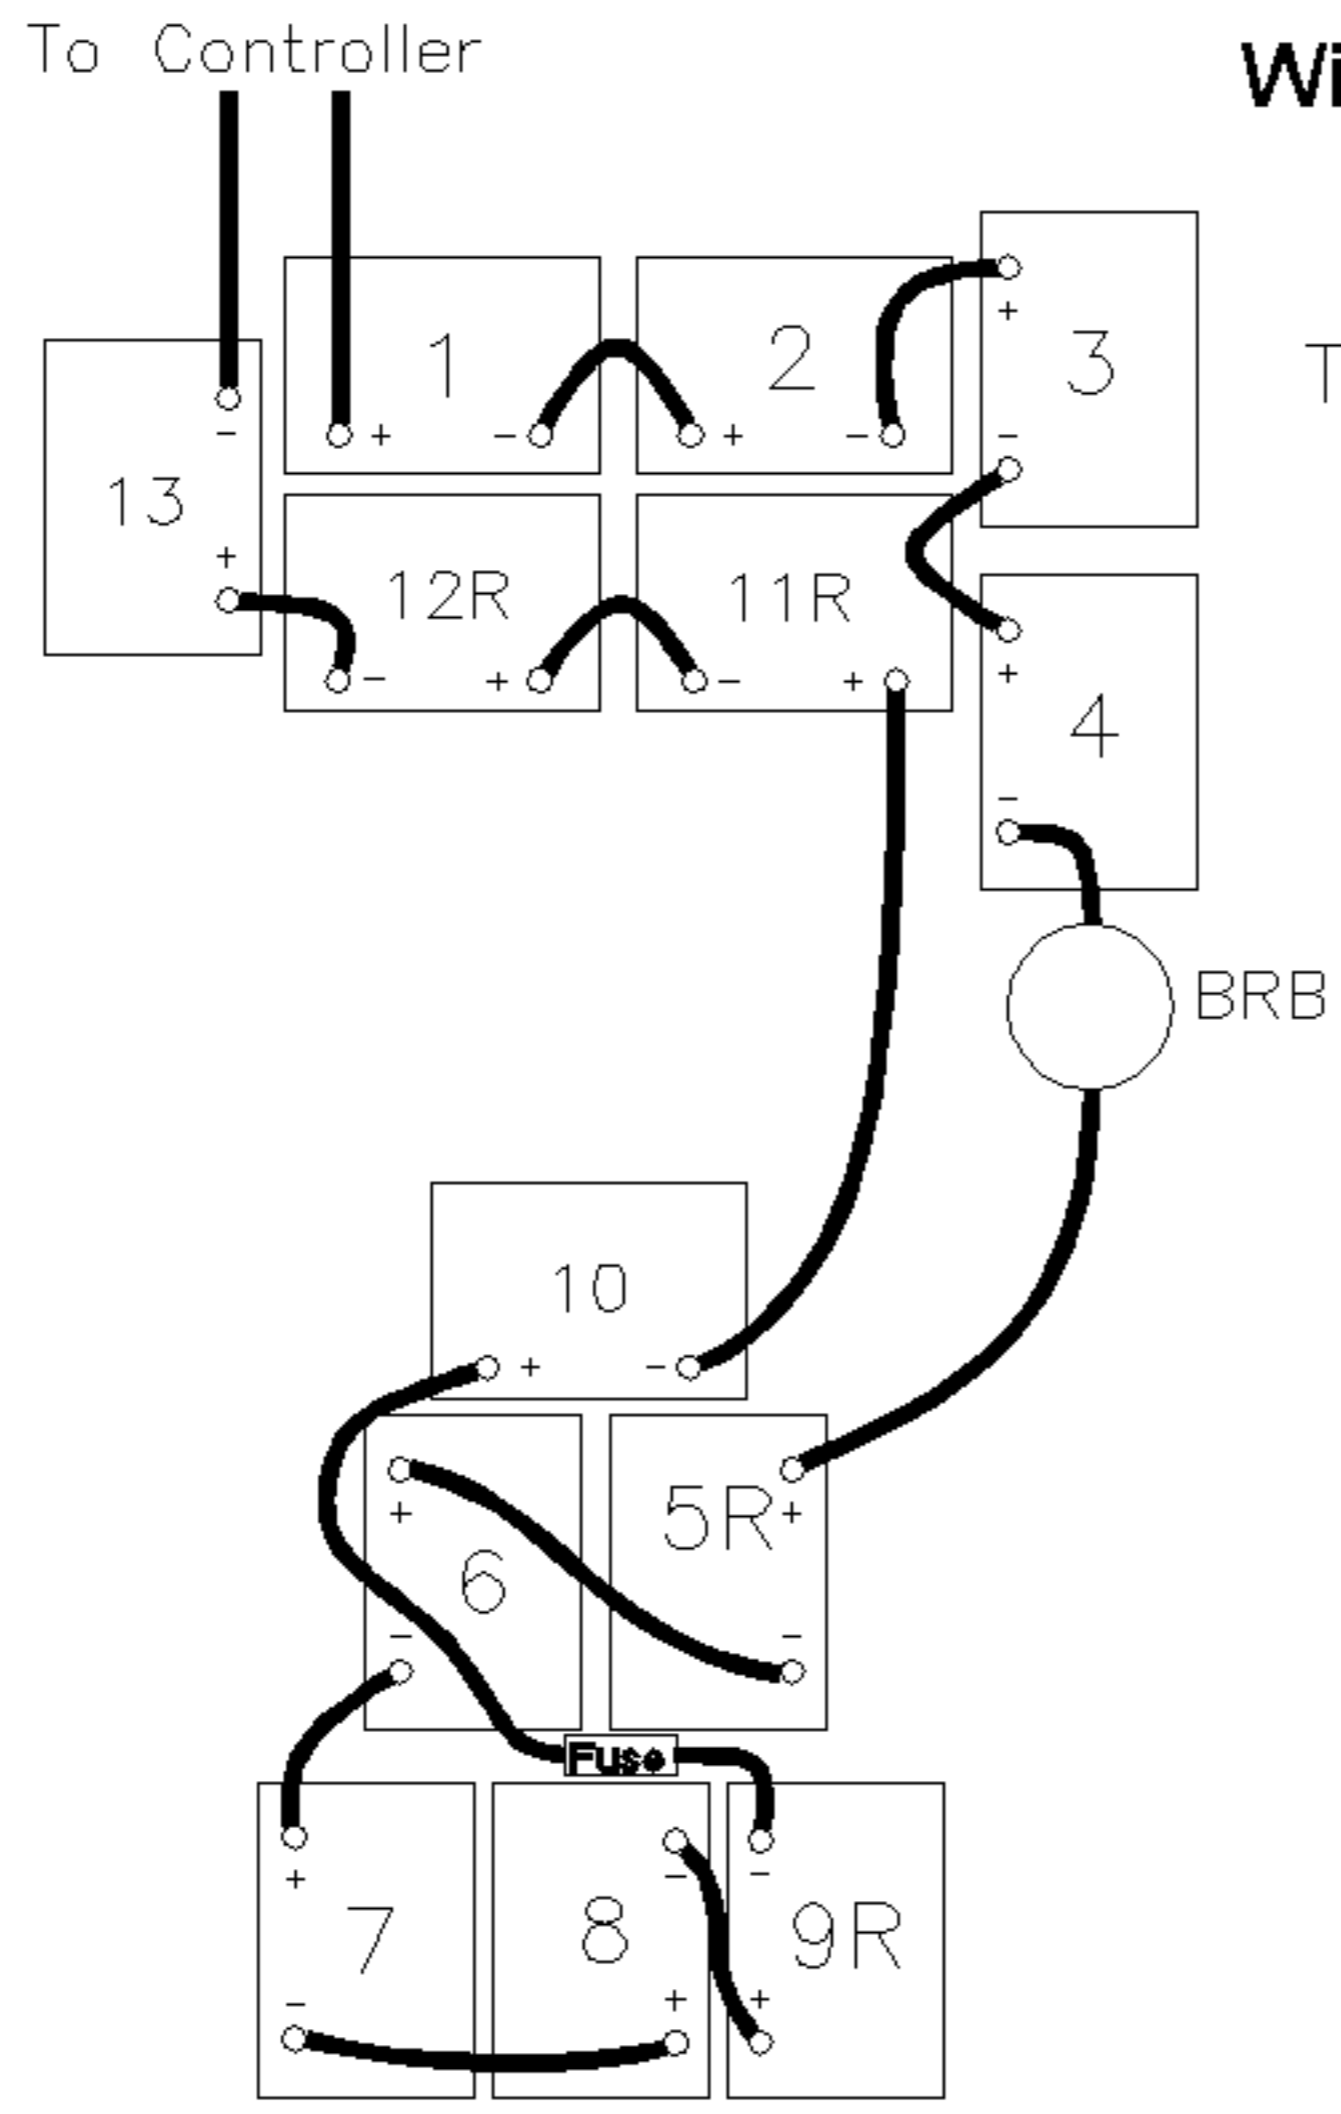

NmG/Sparrow Battery Map With Odyssey PC1200

Seat

Test

1					
2					
3					
4					
5					
6					
7					
8					
9					
10					
11					
12					
13					

Front

Hot Juice Electric
Design & Development